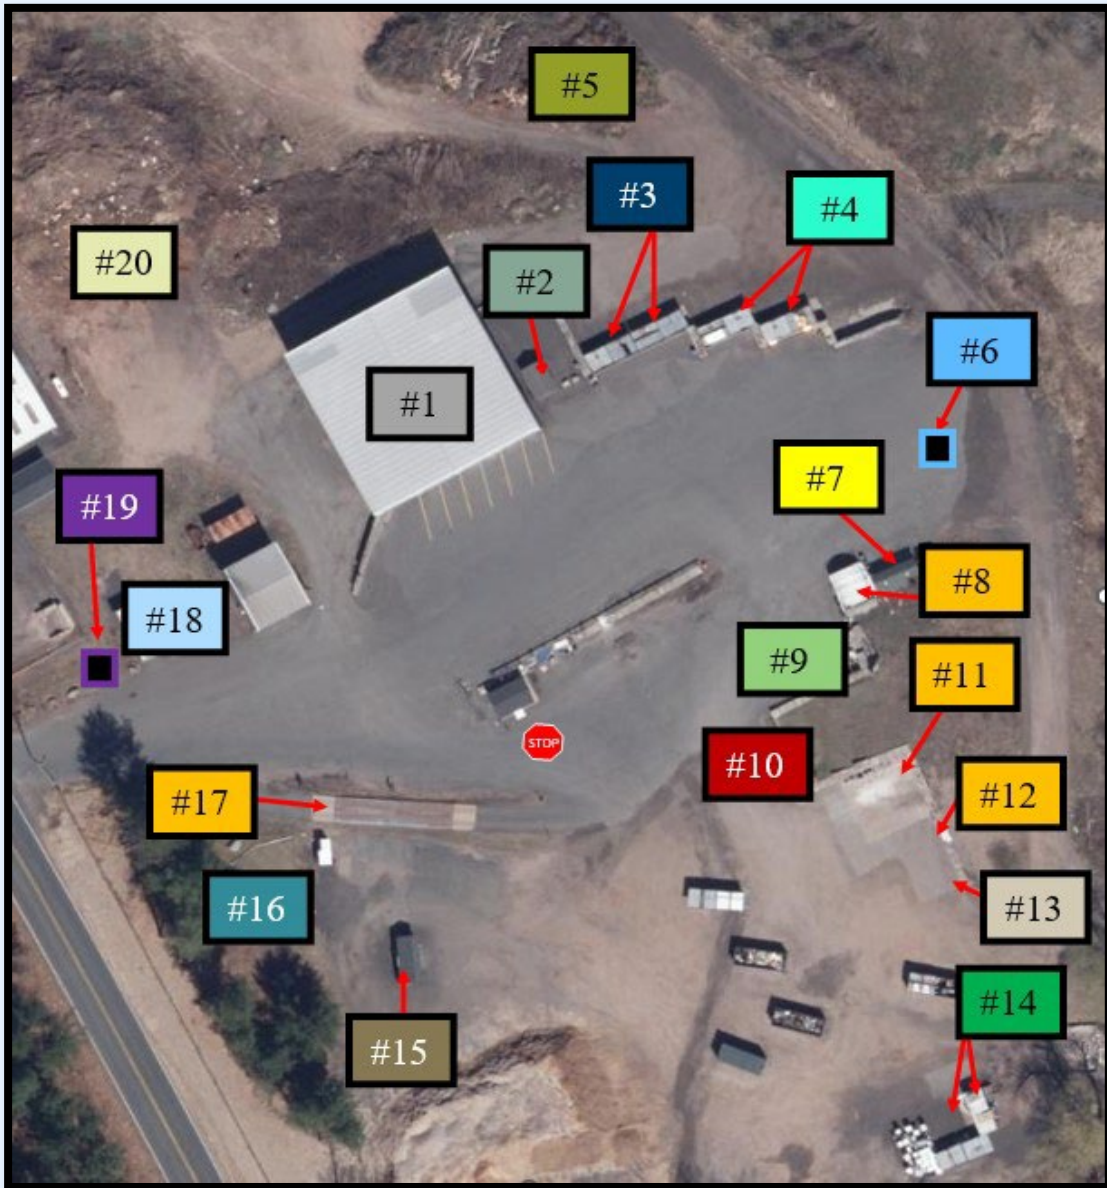

# SOMERS RECYCLING CENTER MAP

- |   |                                       |
|---|---------------------------------------|
| #1 Tipping building - household trash                           | #11 Bulky Waste & Construction Debris |
| #2 Boy Scout bottle redemption shed                             | #12 Sofa & Carpets                    |
| #3 Single Stream Recycling                                      | #13 Mattresses                        |
| #4 Cardboard Recycling  | #14 Electronic Waste                  |
| #5 Brush Pile   | #15 Sharing Shed                      |
| #6 Food Waste Container   | #16 Furniture Shed                    |
| #7 Cooking Oil, Auto Batteries, Smoke Detectors,<br>Thermostats | #17 Scale for weighing of bulky waste |
| #8 Used tire hut  | #18 Paintcare Shed                    |
| #9 Metal pad  | #19 Hartsprings Donation Bin          |
| #10 Ash pile  | #20 Leaf Pile                         |